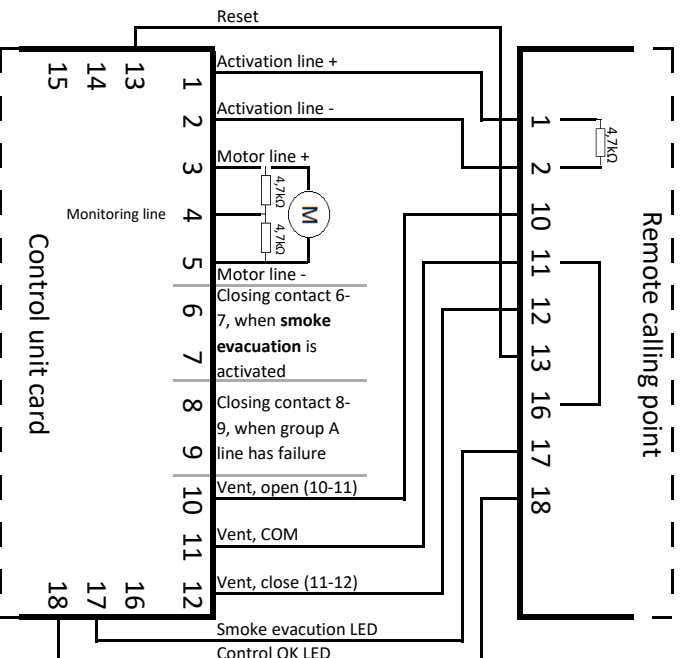

3S5 Series, Smoke ventilation control unit, wiring

STIG WAHLSTRÖM

- A PART OF ADPTTECH GROUP