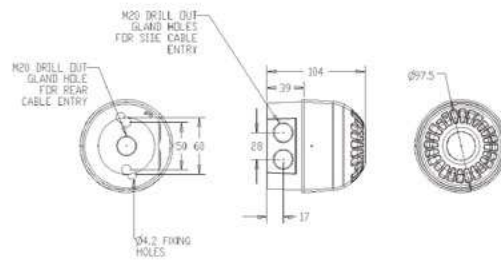

## Specifications

Part No.	Base	Colours	Audibility at 1m	Tones	Voltage	Current
PSS-0060	deep base	Red	Up to 102dB (A)	32	110/230V AC	80mA
PSS-0063	deep base	White	Up to 102dB (A)	32	110/230V AC	80mA

**IP Rating:** IP65 **Operating Temp:** -25°C to +55°C **Construction:** Flame Retardant Polycarbonate **Cable Entries:** 2 x 20mm cable glands  
**Weight:** 0.25kg **Compliance:** EN60950