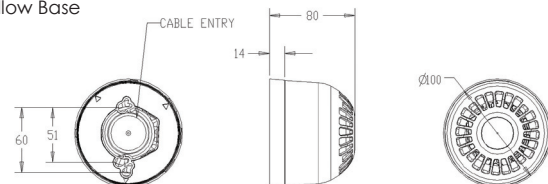

Shallow Base