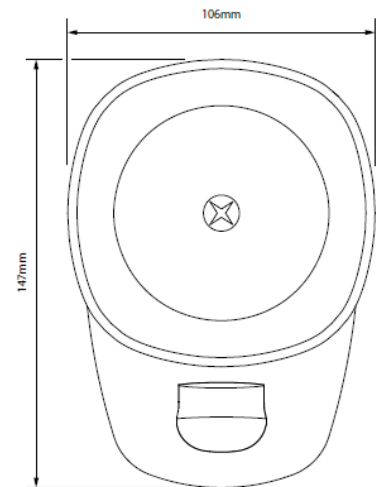

Sounder with LED strobe SYW

Comax
Signaltechnik

- Wall mounting
- Minimum height 2,4m (x)
- Coverage 7,5m/2.5m (y)
- Frequency 1Hz/0,5Hz
- min. current 15mA
- **EN54-23 Code W-2.4-7.5**

Technical data	
LED-Strobe	
Colours	red or white
Frequencies	1Hz or 0,5Hz (switchable)
Sounder	
Output	100dB(A) (tone 29)
Monitoring	reverse polarity
EN54-23	
Mounting	Wall
Coverage (y)	7,5m or 2.5m (switchable)
Mounting height (x)	min. 2,4m
Coverage volume	135m ³ (15m ³)
Case	
Material	ABS
-colours	red or white
Degree of protection	IP21C
Temperature range	-10°C up to +55°C
Weight	200g
Approval	EN 54-23

Order data				
No. of article	Tension	Frequency	Output	Current
SYW.024.2 ^{1 2}	18-28VDC	1 Hz/0,5Hz	100dB	15-30mA
² LED-colours	1 = red ,6 = white			
¹ Case colours	1 = red, 6 = white			

Technical modifications without prior notice