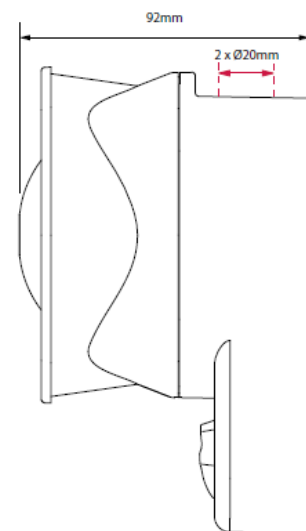

Sounder with LED strobe SYW

Comax
Signaltechnik

- Wall mounting
- Minimum height 2,4m (x)
- Coverage 7,5m/2.5m (y)
- Frequency 1Hz/0,5Hz
- min. current 15mA
- **EN54-23 Code W-2.4-7.5**

Technical data	
LED-Strobe	
Colours	red or white
Frequencies	1Hz or 0,5Hz (switchable)
Sounder	
Output	100dB(A) (tone 29)
Monitoring	reverse polarity
EN54-23	
Mounting	Wall
Coverage (y)	7,5m or 2.5m (switchable)
Mounting height (x)	min. 2,4m
Coverage volume	135m ³ (15m ³)
Case	
Material	ABS
-colours	red or white
Degree of protection	IP21C
Temperature range	-10°C up to +55°C
Weight	200g
Approval	EN 54-23

Order data				
No. of article	Tension	Frequency	Output	Current
SYW.024.2 ^{1 2}	18-28VDC	1 Hz/0,5Hz	100dB	15-30mA
² LED-colours	1 = red ,6 = white			
¹ Case colours	1 = red, 6 = white			

Technical modifications without prior notice