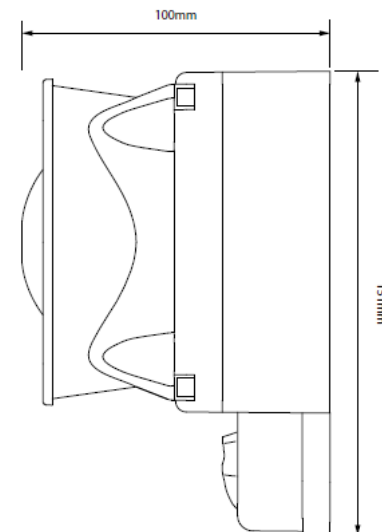

Sounder with LED strobe SYWA

Comax
Signaltechnik

- Wall mounting
- Minimum height 2,4m (x)
- Coverage 7,5m/2.5m (y)
- Frequency 1Hz/0,5Hz
- min. current 15mA
- For outside use
- **EN54-23 Code W-2.4-7.5**

Technical data	
LED-Strobe	
Colours	red or white
Frequencies	1Hz or 0,5Hz (switchable)
Sounder	
Output	100dB (A) (tone 29)
Monitoring	reverse polarity
EN54-23	
Mounting	Wall
Coverage (y)	7,5m or 2.5m (switchable)
Mounting height (x)	min. 2,4m
Coverage volume	135m ³ (60m ³)
Case	
Material	ABS
-colours	red or white
Degree of protection	IP66
Temperature range	-25°C up to 70°C
Weight	200g
Approval	EN54-23

Order data				
No. of article	Tension	Frequency	Output	Current
SYWA.024.2 ^{1 2}	18-28VDC	1 Hz/0,5Hz	100dB	15-30mA
² colours of LED	1 = red 6 = white			
¹ colours of case	1 = red 6 = white			

Technical modifications without prior notice