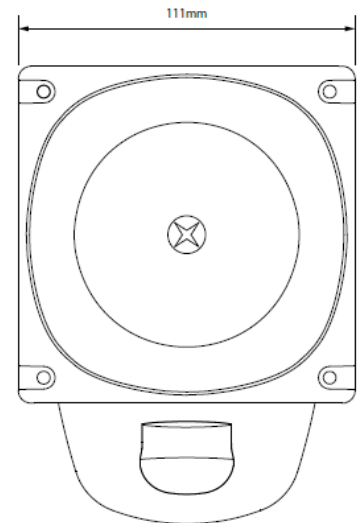

Sounder with LED strobe SYWA

Comax
Signaltechnik

- Wall mounting
- Minimum height 2,4m (x)
- Coverage 7,5m/2.5m (y)
- Frequency 1Hz/0,5Hz
- min. current 15mA
- For outside use
- **EN54-23 Code W-2.4-7.5**

Technical data	
LED-Strobe	
Colours	red or white
Frequencies	1Hz or 0,5Hz (switchable)
Sounder	
Output	100dB (A) (tone 29)
Monitoring	reverse polarity
EN54-23	
Mounting	Wall
Coverage (y)	7,5m or 2.5m (switchable)
Mounting height (x)	min. 2,4m
Coverage volume	135m ³ (60m ³)
Case	
Material	ABS
-colours	red or white
Degree of protection	IP66
Temperature range	-25°C up to 70°C
Weight	200g
Approval	EN54-23

Order data				
No. of article	Tension	Frequency	Output	Current
SYWA.024.2 ^{1 2}	18-28VDC	1 Hz/0,5Hz	100dB	15-30mA
² colours of LED	1 = red 6 = white			
¹ colours of case	1 = red 6 = white			

Technical modifications without prior notice