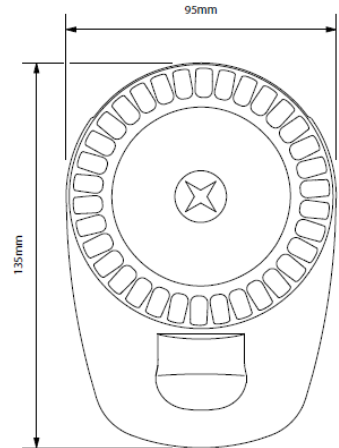

# Sounder with LED strobe SPW

**Comax**  
Signaltechnik

- Wall mounting
- Minimum height 2,4m (x)
- Coverage 7,5m/2,5m (y)
- Frequency 1Hz/0,5Hz
- min. current 22mA
- **EN54-23 Code W-2.4-7.5**

<b>Technical data</b>	
<b>LED-Strobe</b>	
Colours	red or white
Frequencies	1Hz or 0,5Hz (switchable)
<b>Sounder</b>	
Output	102dB (A) (tone 3)
Monitoring	reverse polarity
<b>EN54-23</b>	
Mounting	Wall
Coverage (y)	7,5m or 2,5m (switchable)
Mounting height (x)	min. 2,4 m
Coverage Volume	135m <sup>3</sup> or 15m <sup>3</sup>
<b>Case</b>	
Material	ABS
-colours	red or white
Degree of protection	IP65
Temperature range	-25°C up to +70 °C
Weight	200g
Approval	EN 54-23

<b>Order data</b>				
Article No.	Tension	Frequency	Output	Current
SPW.012.2 <sup>1 2</sup>	9-15VDC	1 Hz/0,5Hz	102dB	22-37mA
SPW.024.2 <sup>1 2</sup>	18-28VDC	1 Hz/0,5Hz	102dB	22-37mA

<sup>2</sup> LED colours	1 = red ,6 = white
<sup>1</sup> Case colours	1 = red, 6 = white