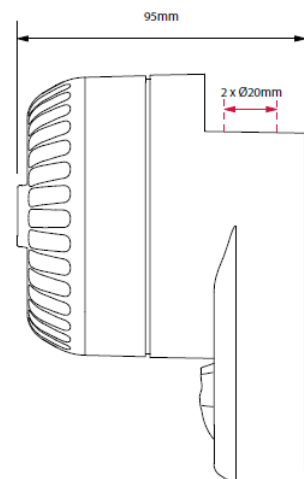

# Sounder with LED strobe SPW

**Comax**  
Signaltechnik

- Wall mounting
- Minimum height 2,4m (x)
- Coverage 7,5m/2,5m (y)
- Frequency 1Hz/0,5Hz
- min. current 22mA
- **EN54-23 Code W-2.4-7.5**

<b>Technical data</b>	
<b>LED-Strobe</b>	
Colours	red or white
Frequencies	1Hz or 0,5Hz (switchable)
<b>Sounder</b>	
Output	102dB (A) (tone 3)
Monitoring	reverse polarity
<b>EN54-23</b>	
Mounting	Wall
Coverage (y)	7,5m or 2,5m (switchable)
Mounting height (x)	min. 2,4 m
Coverage Volume	135m <sup>3</sup> or 15m <sup>3</sup>
<b>Case</b>	
Material	ABS
-colours	red or white
Degree of protection	IP65
Temperature range	-25°C up to +70 °C
Weight	200g
Approval	EN 54-23

<b>Order data</b>				
Article No.	Tension	Frequency	Output	Current
SPW.012.2 <sup>1 2</sup>	9-15VDC	1 Hz/0,5Hz	102dB	22-37mA
SPW.024.2 <sup>1 2</sup>	18-28VDC	1 Hz/0,5Hz	102dB	22-37mA

<sup>2</sup> LED colours	1 = red ,6 = white
<sup>1</sup> Case colours	1 = red, 6 = white