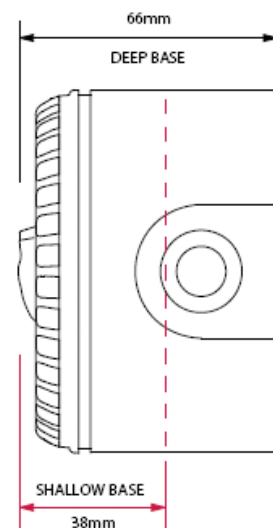

LED Strobe SOW

- Wall mounting
- Minimum height 2,4m (x)
- Coverage 7,5m/2.5m (y)
- Frequency 1 Hz/0,5Hz
- min. Current 10mA
- **EN54-23 Code W-2.4-7.5**

Technical data	
LED-Strobe	
Colours	red or white
Frequencies	1Hz or 0,5Hz (switchable)
EN54-3	
Mounting	Wall
Coverage (y)	7,5m or 2.5m (switchable)
Mounting height (x)	min. 2,4 m
Coverage volume	135m ³ (15m ³)
Case	
Material	ABS
-colours	red or white
Degree of protection	IP33C (IP65 with Backbox)
Temperature range	-25°C up to +70 °C
Weight	100g
Approval	EN 54-23

Order data				
No. of article	Tension	Frequency	Current	
SOW.024.2 ^{1 2}	9-60VDC	1 Hz/0,5Hz	10-25mA	

² LED-colours	1 = red ,6 = white
¹ case colours	1 = red, 6 = white

Accessories	
A-SO.000.0 ¹	Backbox with 2 diagonal entries
U-SO.000.0 ¹	Backbox with 2 entries on the same side