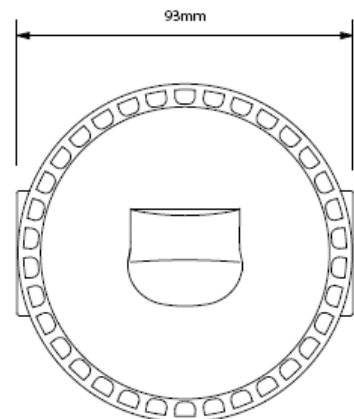

LED Strobe SOW

- Wall mounting
- Minimum height 2,4m (x)
- Coverage 7,5m/2.5m (y)
- Frequency 1 Hz/0,5Hz
- min. Current 10mA
- **EN54-23 Code W-2.4-7.5**

Technical data	
LED-Strobe	
Colours	red or white
Frequencies	1Hz or 0,5Hz (switchable)
EN54-3	
Mounting	Wall
Coverage (y)	7,5m or 2.5m (switchable)
Mounting height (x)	min. 2,4 m
Coverage volume	135m ³ (15m ³)
Case	
Material	ABS
-colours	red or white
Degree of protection	IP33C (IP65 with Backbox)
Temperature range	-25°C up to +70 °C
Weight	100g
Approval	EN 54-23

Order data				
No. of article	Tension	Frequency	Current	
SOW.024.2 ^{1 2}	9-60VDC	1 Hz/0,5Hz	10-25mA	

² LED-colours	1 = red ,6 = white
¹ case colours	1 = red, 6 = white

Accessories	
A-SO.000.0 ¹	Backbox with 2 diagonal entries
U-SO.000.0 ¹	Backbox with 2 entries on the same side