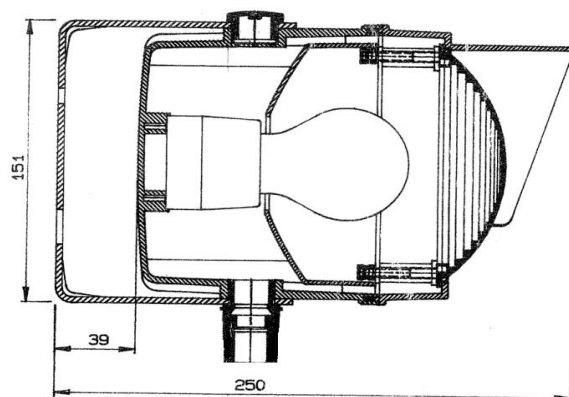

## Technical data

Case	ABS
-colour	grey
Lens	Ø 120mm
-colour	red, yellow or green
Temperature range	-30°C – +70°C
Operation	continuous
Installation	with angle of steel
Cable entry	M20
Degree of protection	IP65 according to EN6529
Class of protection	II
Bulb	E27 230V up to. 40W