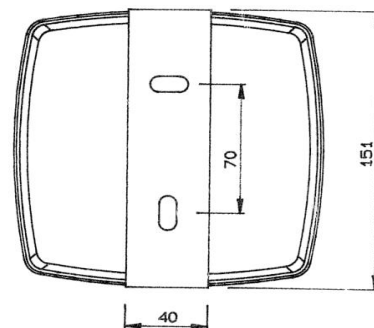

## Technical data

Case	ABS
-colour	grey
Lens	Ø 120mm
-colour	red, yellow or green
Temperature range	-30°C – +70°C
Operation	continuous
Installation	with angle of steel
Cable entry	M20
Degree of protection	IP65 according to EN6529
Class of protection	II
Bulb	E27 230V up to. 40W