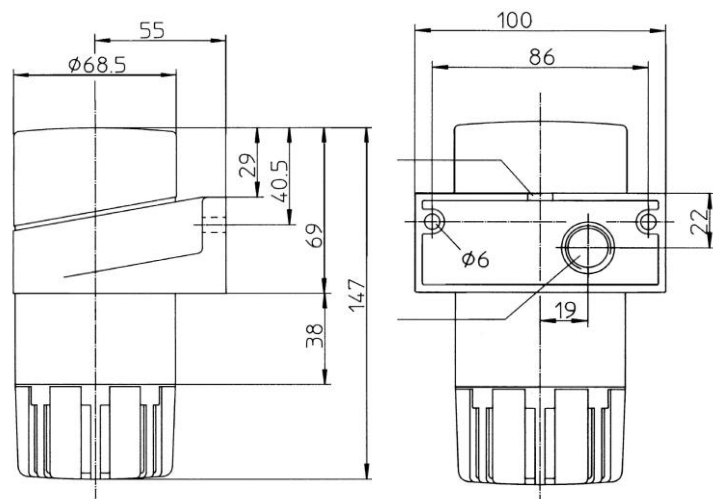

## Technical data

Casing	ABS
-colour	grey
Protection	Casing: IP44 according to EN 60529 Siren: IP20 according to EN 60529
Temperature range	-20°C up to +50°C
Operation	cont. operation at 12/24VDC short time operation at 230VAC
Cable	
- size	M16 for Ø 6 – 10,5 mm
- entry	flush or apparent mounting
Mounting	indoors free outdoors with siren on bottom
Weight	approx. 0.450 kg

## Ordering data

Number of article	Nominal tension	Output	Current
KS2.024.2	24 VDC	approx. 100 dB(A), 1m	0.50A
KS1.230.1	230 VAC, 50 Hz	approx. 100 dB(A), 1m	0.35A

Technical data may be changed without prior notice