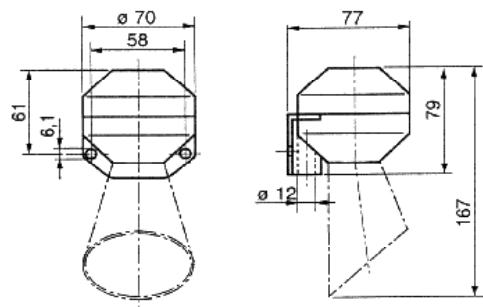

Small hooter KHP 3+4

General information

A small, rugged acoustic alarm for indoor installation.
Effective wherever loud and clear signals are required.

Technical data

Case	ABS, shock-resistant
Colour	light grey
System of protection	IP32 according to EN 60529
Temperature range	-15°C to +50°C
Duty cycle	continuous operation
Cable:	
-gland	Ø 12 mm
-lead	surface or flush mounting
-connection	conductor up to 1,5 mm ²
Weight	approx. 0.18 kg

Order data

Item number	Rated voltage	Sound intensity level	Current consumption	Type
KHP3.012.1	12 VAC	approx. 92 dB(A), 1m	330 mA	without flare
KHP3.024.1	24 VAC	approx. 92 dB(A), 1m	190 mA	without flare
KHP3.042.1	42-48 VAC	approx. 92 dB(A), 1m	75 mA	without flare
KHP3.115.1	115 VAC	approx. 92 dB(A), 1m	15 mA	without flare
KHP3.230.1	230 VAC	approx. 92 dB(A), 1m	15 mA	without flare
KHP4.006.2	6 VDC	approx. 92 dB(A), 1m	100 mA	without flare
KHP4.012.2	12 VDC	approx. 92 dB(A), 1m	150 mA	without flare
KHP4.024.2	24 VDC	approx. 92 dB(A), 1m	70 mA	without flare
KHP4.048.2	48 VDC	approx. 92 dB(A), 1m	30 mA	without flare
KHP4.115.2	115 VDC	approx. 92 dB(A), 1m	30 mA	without flare