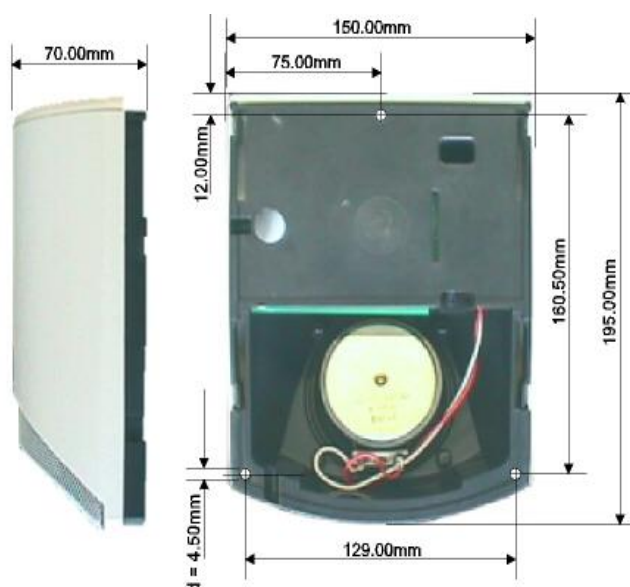

Electronic chime G100

Comax
Signaltechnik

General information

Electronic chime for indoor use, e.g. in schools, theatres, movie theatres or other public buildings and also hotels.

Activation of chime through potential free trigger (e.g. connection of a central clock system) or directly with supply. In this case the chime will work as long as supplied.

Large nominal tension range. Automatic synchronisation of several chimes.

Technical Data

Case	ABS, white
Dimensions	(HxLxD) 195x150x70mm
Installation	screws 3,5 x 25 mm
Loudspeaker	max. 8W/8Ω
Sound output	can be controlled
Control	directly or through trigger
Connection	spring connectors up to 2.5 mm ²
Weight	ca. 0.32 kg

Ordering data

No. of article	Nom. tension	Sound output	Current
G100.024.3	20-48VAC/DC	ca. 90dB/A1m	500mA at 24V
G100.230.1	230VAC	ca. 90dB/A1m	50mA

Option: Electronic chime G110 for outdoor use, electronics and separate loudspeaker